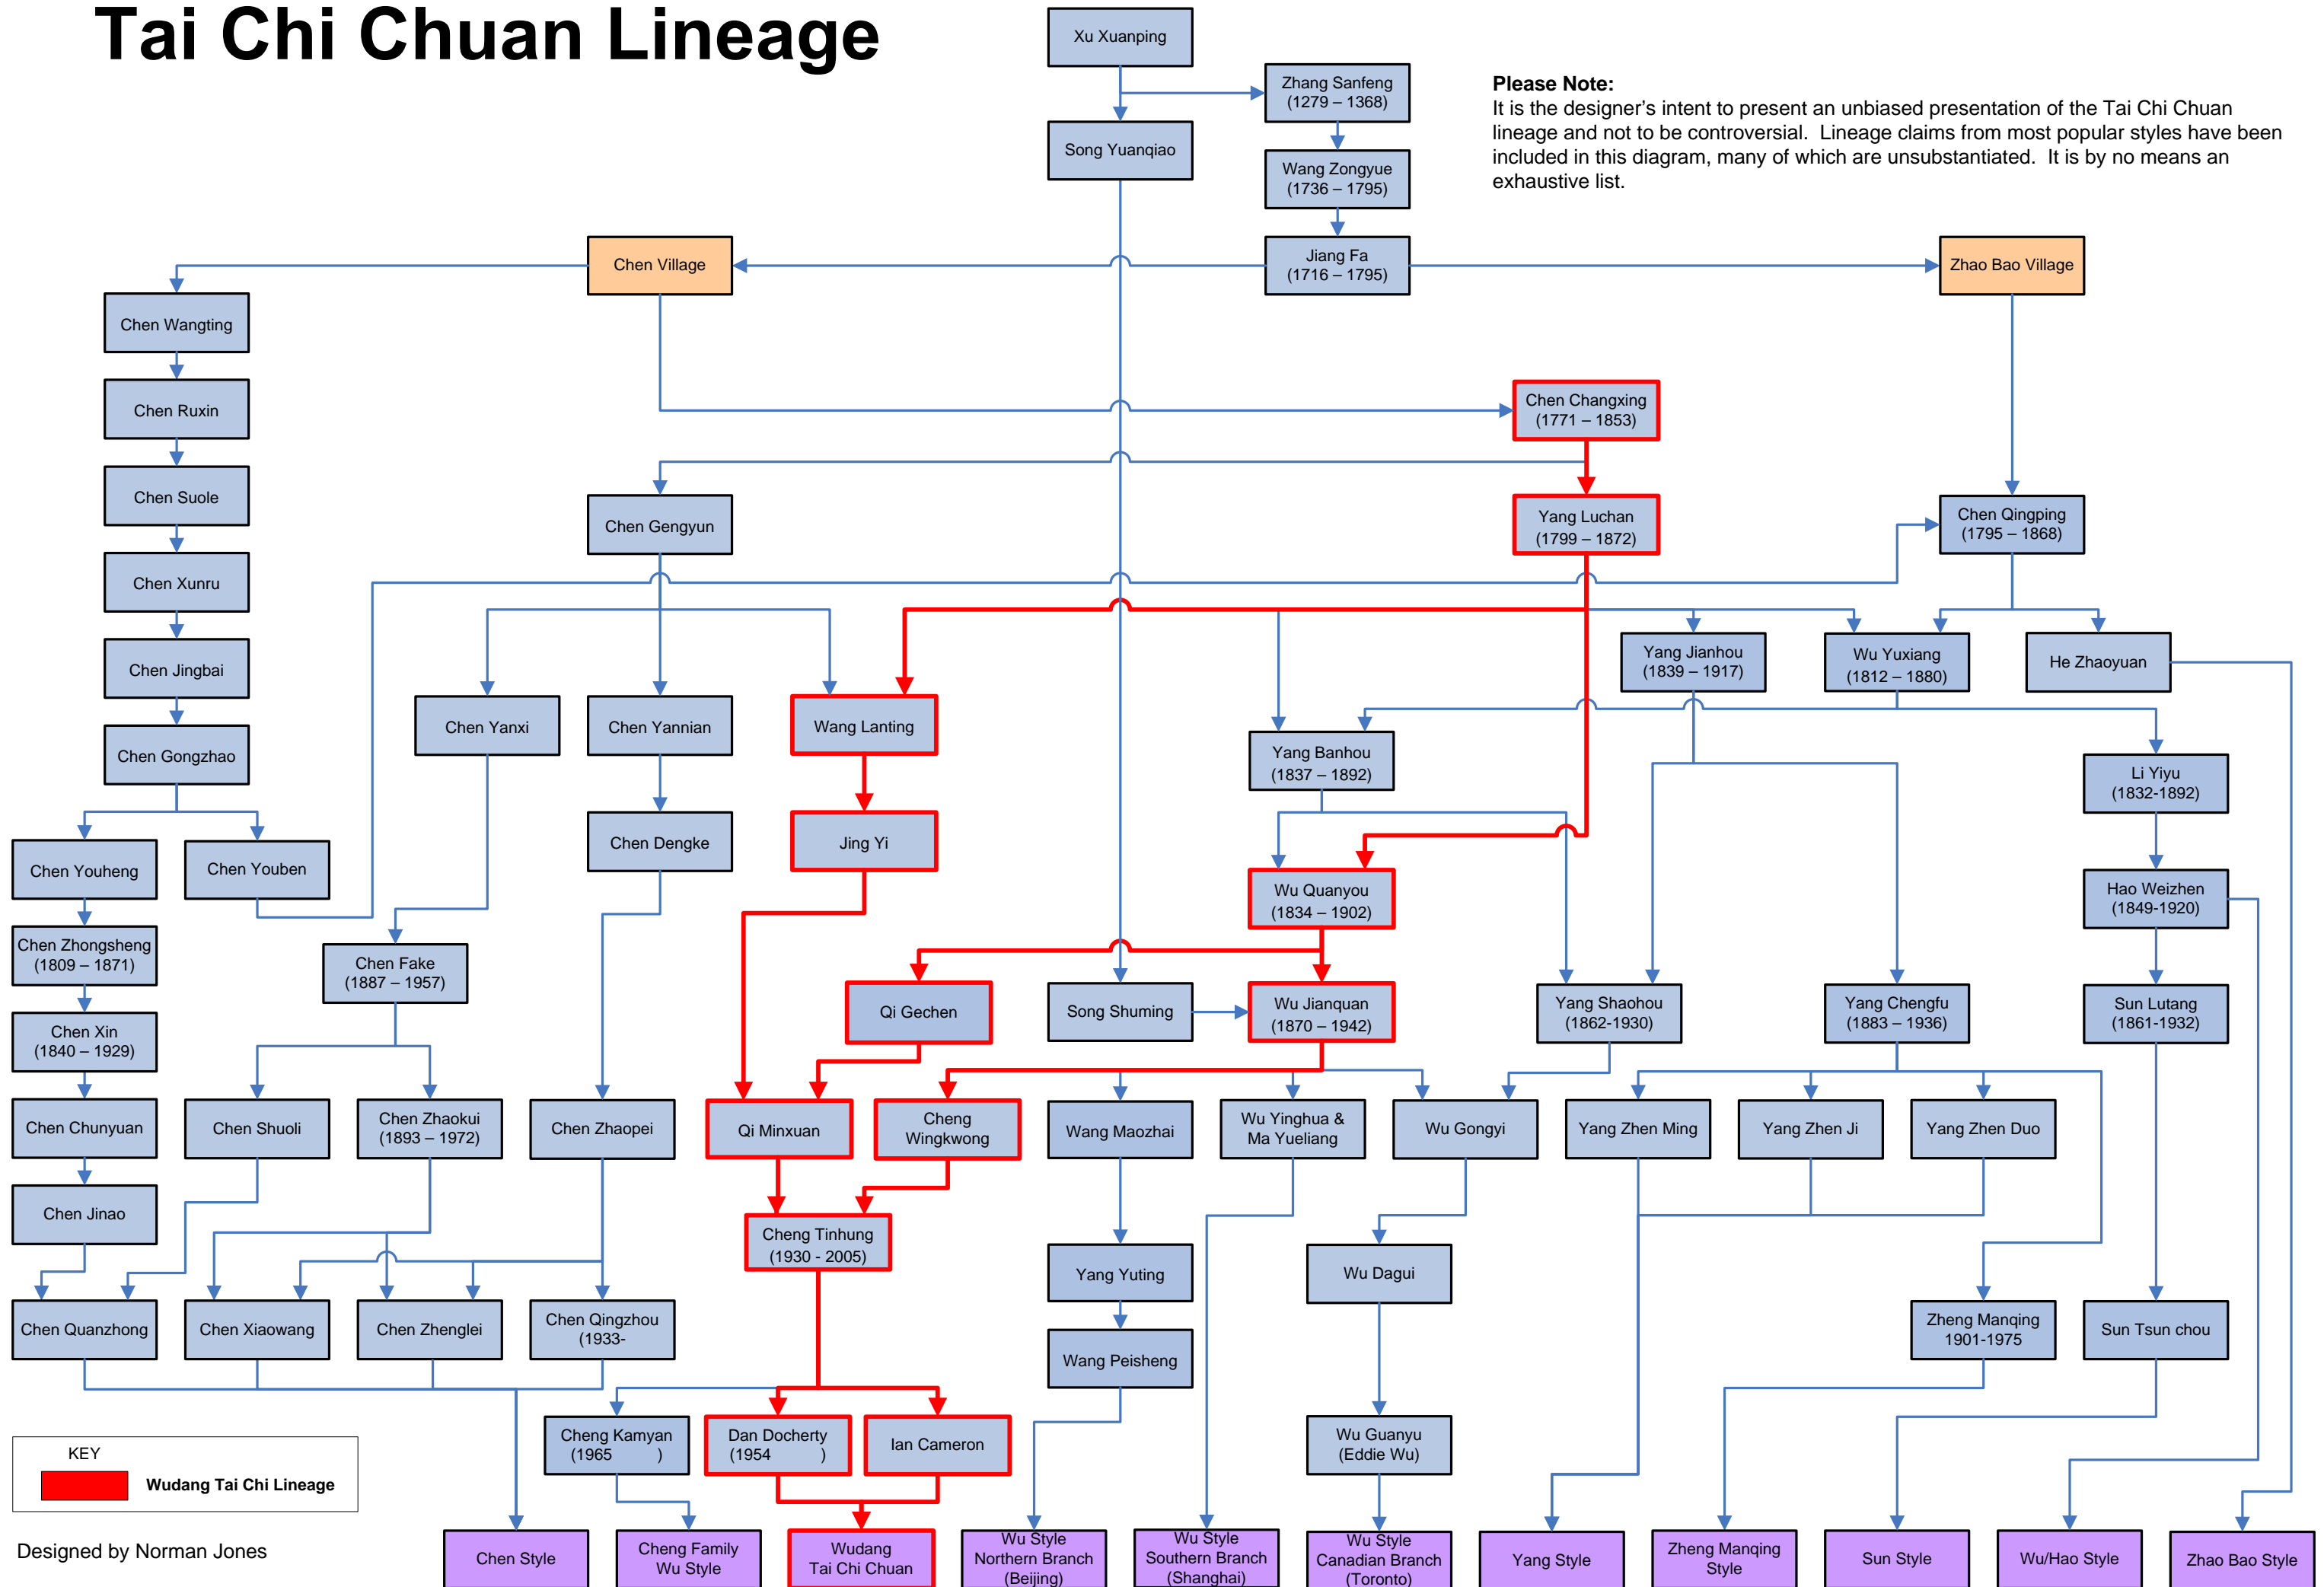

Tai Chi Chuan Lineage

Please Note:

It is the designer's intent to present an unbiased presentation of the Tai Chi Chuan lineage and not to be controversial. Lineage claims from most popular styles have been included in this diagram, many of which are unsubstantiated. It is by no means an exhaustive list.

KEY
 Wudang Tai Chi Lineage

Designed by Norman Jones